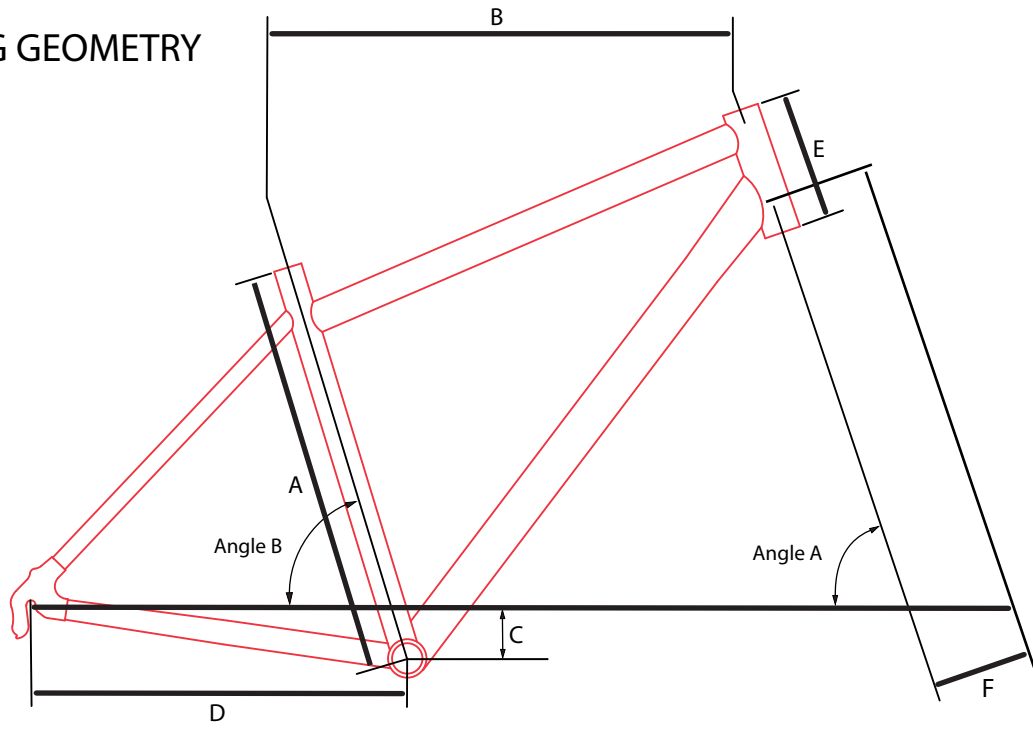

DAWES TOURING GEOMETRY

Model	Frame size	Seat tube length A	Head Angle Angle 'A'	Seat Angle Angle 'B'	Effective (horizontal) Top Tube B	Bottom Bracket drop C	Chainstay D	Head tube length E	Fork offset F
Karakum Gents	18"	457mm	71 degrees	74 degree	555mm	66mm	445mm	120mm	55mm
	20"	508mm	69 degrees	75 degree	555mm	66mm	445mm	130mm	55mm
	22"	559mm	71 degrees	75 degree	568mm	66mm	445mm	140mm	55mm
Karakum Ladies	16"	406mm	71 degrees	74 degree	555mm	66mm	445mm	120mm	55mm
	18"	457mm	71 degrees	74 degree	568mm	66mm	445mm	140mm	55mm
Galaxy Cross	18"	457mm	71 degrees	74 degree	560mm	66mm	445mm	120mm	50mm
	20"	508mm	71 degrees	74 degree	570mm	66mm	445mm	130mm	50mm
	22"	559mm	71 degrees	75 degree	585mm	66mm	445mm	140mm	50mm
Galaxy AL	43cm	430mm	71 degrees	75 degree	530mm	66mm	445mm	110mm	60mm
	48cm	480mm	71 degrees	74 degree	556mm	66mm	445mm	120mm	55mm
	53cm	530mm	71 degrees	73 degree	568mm	66mm	445mm	145mm	55mm
	58cm	580mm	71 degrees	72 degree	583mm	65mm	445mm	165mm	55mm
Galaxy Cromo Ladies	43cm	430mm	71 degrees	75 degree	525mm	66mm	445mm	110mm	60mm
	48cm	480mm	71 degrees	74 degree	537mm	66mm	445mm	120mm	60mm
Galaxy Cromo Gents	48cm	480mm	71 degrees	74 degree	556mm	65mm	445mm	120mm	55mm
	53cm	530mm	71 degrees	73 degree	568mm	66mm	445mm	160mm	55mm
	58cm	580mm	71 degrees	72 degree	583mm	66mm	445mm	180mm	55mm
Galaxy Plus	48cm	480mm	71 degrees	74 degree	556mm	66mm	445mm	120mm	55mm
	53cm	530mm	71 degrees	73 degree	568mm	66mm	445mm	160mm	55mm
	58cm	580mm	71 degrees	72 degree	583mm	66mm	445mm	180mm	55mm
Galaxy Classic	19"	480mm	71 degrees	75 degrees	545mm	72mm	445mm	95mm	50mm
	21"	530mm	71 degrees	74 degrees	559mm	72mm	445mm	95mm	50mm
	23"	570mm	72 degrees	73 degrees	585mm	72mm	445mm	133mm	50mm
Super Galaxy	48cm	480mm	71 degrees	74 degree	556mm	66mm	445mm	120mm	55mm
	53cm	530mm	71 degrees	73 degree	568mm	66mm	445mm	160mm	55mm
	58cm	580mm	71 degrees	72 degree	583mm	66mm	445mm	180mm	55mm
Ultra Galaxy Ti	48cm	480mm	71 degrees	74 degree	556mm	66mm	445mm	120mm	55mm
	53cm	530mm	71 degrees	73 degree	568mm	66mm	445mm	160mm	55mm
	58cm	580mm	71 degrees	72 degree	583mm	66mm	445mm	180mm	55mm
Coast 2 Coast 26"	48cm	480mm	71 degrees	73 degree	540mm	48mm	435mm	140mm	50mm
	53cm	530mm	71 degrees	73 degree	565mm	48mm	435mm	165mm	50mm
	58cm	580mm	71 degrees	73 degree	585mm	48mm	435mm	190mm	50mm
Gran Tour 26"	48cm	480mm	71 degrees	73 degree	540mm	48mm	435mm	140mm	50mm
	53cm	530mm	71 degrees	73 degree	565mm	48mm	435mm	165mm	50mm
	58cm	580mm	71 degrees	73 degree	585mm	48mm	435mm	190mm	50mm