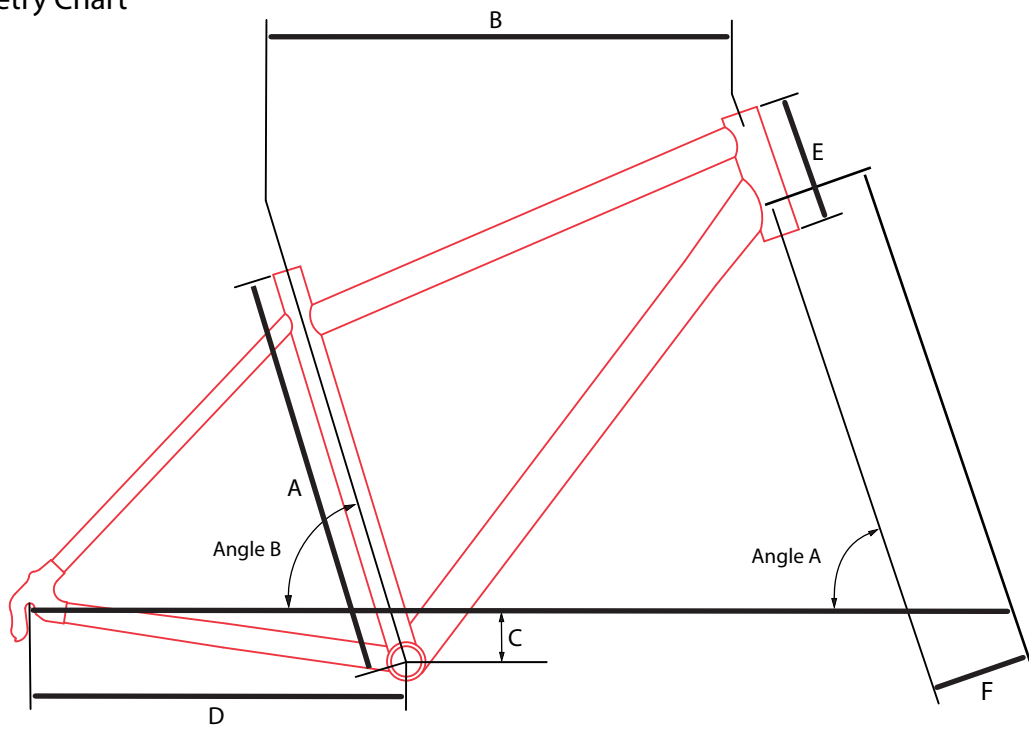

Touring Bike Geometry Chart

Model	Frame size	Seat tube length	Head Angle	Seat Angle	Effective (horizontal) Top Tube	Bottom Bracket drop	Chainstay	Head tube length	Fork offset
Karakum Gents	18"	457mm	71 degrees	74 degree	555mm	66mm	445mm	120mm	55mm
	20"	508mm	69 degrees	75 degree	555mm	66mm	445mm	130mm	55mm
	22"	559mm	71 degrees	75 degree	568mm	66mm	445mm	140mm	55mm
Karakum Ladies	16"	406mm	71 degrees	74 degree	555mm	66mm	445mm	120mm	55mm
	18"	457mm	71 degrees	74 degree	568mm	66mm	445mm	140mm	55mm
Galaxy Cross	16"	406mm	71 degrees	74 degrees	555mm	66mm	445mm	120mm	50mm
	18"	457mm	71 degrees	74 degree	560mm	66mm	445mm	120mm	50mm
	20"	508mm	71 degrees	74 degree	570mm	66mm	445mm	130mm	50mm
	22"	559mm	71 degrees	75 degree	585mm	66mm	445mm	140mm	50mm
Galaxy AL	43cm	430mm	71 degrees	75 degree	530mm	65mm	445mm	110mm	60mm
	48cm	480mm	71 degrees	74 degree	556mm	65mm	445mm	120mm	55mm
	53cm	530mm	71 degrees	73 degree	568mm	65mm	445mm	145mm	55mm
	58cm	580mm	71 degrees	72 degree	583mm	65mm	445mm	165mm	55mm
Galaxy Cromo	43cm	430mm	71 degrees	75 degree	530mm	65mm	445mm	110mm	60mm
	48cm	480mm	71 degrees	74 degree	556mm	65mm	445mm	120mm	55mm
	53cm	530mm	71 degrees	73 degree	568mm	66mm	445mm	160mm	55mm
	58cm	580mm	71 degrees	72 degree	583mm	66mm	445mm	180mm	55mm
Galaxy Plus Reynolds 520	43cm	430mm	71 degrees	75 degree	530mm	65mm	445mm	110mm	60mm
	48cm	480mm	71 degrees	74 degree	556mm	65mm	445mm	120mm	55mm
	53cm	530mm	71 degrees	73 degree	568mm	66mm	445mm	160mm	55mm
	58cm	580mm	71 degrees	72 degree	583mm	66mm	445mm	180mm	55mm
Galaxy Excel 631	48cm	480mm	71 degrees	74 degree	557.6mm	66mm	445mm	120mm	55mm
	53cm	530mm	71 degrees	73 degree	569.1mm	66mm	445mm	160mm	55mm
	58cm	580mm	71 degrees	72 degree	583.4mm	66mm	445mm	180mm	55mm
Galaxy Classic Reynolds 631	43cm	430mm	71 degrees	75 degree	530mm	65mm	445mm	110mm	60mm
	48cm	480mm	71 degrees	74 degree	556mm	65mm	445mm	120mm	55mm
	53cm	530mm	71 degrees	73 degree	568mm	66mm	445mm	160mm	55mm
	58cm	580mm	71 degrees	72 degree	583mm	66mm	445mm	180mm	55mm